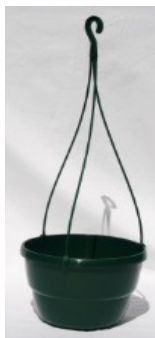

**Shrub Pots**

|         |                                |     |               |
|---------|--------------------------------|-----|---------------|
| PPSH09  | 9cm Shrub Pot - Terra/Black    | 200 | <b>260.00</b> |
| PPSH12  | 12cm Shrub Pot - Terra/Black   | 200 | <b>445.00</b> |
| PPSH14  | 14cm Shrub Pot - Terra/Black   | 200 | <b>595.00</b> |
| PPSH16  | 16.5cm Shrub Pot - Terra/Black | 50  | <b>265.00</b> |
| PPSH19  | 19cm Shrub Pot - Terra/Black   | 50  | <b>350.00</b> |
| PPSH23T | 23cm Shrub Pot - Terra/Black   | 50  | <b>715.00</b> |

**Square Pots**

|         |                                |      |               |
|---------|--------------------------------|------|---------------|
| PPSQ05T | Square Pot - 5cm Terra Cotta   | 1000 | <b>615.00</b> |
| PPSQ08T | Square Pot - 7.5cm Terra/Black | 200  | <b>280.00</b> |
| PPSQ10T | Square Pot - 10cm Terra/Black  | 200  | <b>370.00</b> |
| PPSQ12T | Square Pot - 12cm Terra/Black  | 100  | <b>340.00</b> |

**Hanging Bowls**

|        |   |    |               |
|--------|---|----|---------------|
| HB16WG | 16cm Hanging Bowl/Hanger - Green or White | 50 | <b>560.00</b> |
| HB20WG | 20cm Hanging Bowl /Hanger Green or White  | 50 | <b>765.00</b> |